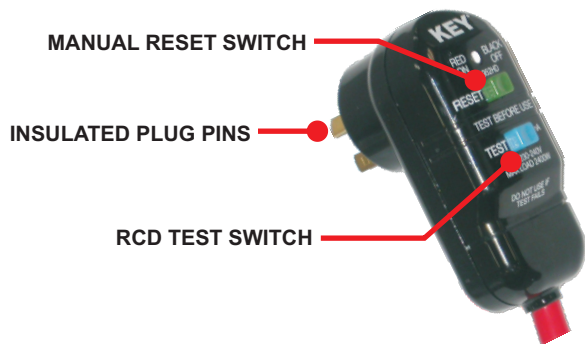

#### PRODUCT FEATURES

- Approved RCD Protection
- 15 amp Extra heavy duty red flex
- 10 amp Plug & Socket
- Manual Reset switch
- Convenient Test switch
- Neon Safety Light in Socket

NOTE: InLine RCD Xtender also has features detailed above